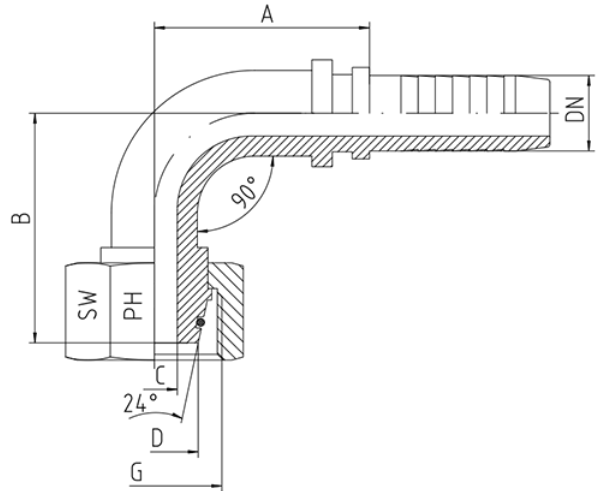

Rubrik 2.19

Leichte Reihe - 90°-Bogen

Für Gegenanschluss mit 24°-Konus und Schneidringverschraubungen DIN 2353 / DIN EN ISO 8434-1 Leichte Reihe = DKOL - 90° O-Ring = NBR Auf Anfrage: FKM

| Schlauch | DN | Gewinde | Rohr A.D. | Ca. Maße | | | | O-Ring | Bestellzeichen |
|----------|-------|------------|-----------|----------|------|------|----|----------|-------------------|
| DN | in. | G | D | A | B | C | SW | | |
| 05 | 3/16" | M 12 x 1,5 | 6 | 28,0 | 37,0 | 3,0 | 14 | 4 x 1,5 | DKOL-06-90°-DN 05 |
| 06 | 1/4" | M 12 x 1,5 | 6 | 28,0 | 28,5 | 4,0 | 14 | 5 x 1,0 | DKOL-06-90°-DN 06 |
| 05 | 3/16" | M 14 x 1,5 | 8 | 28,0 | 28,5 | 3,0 | 17 | 6 x 1,5 | DKOL-08-90°-DN 05 |
| 06 | 1/4" | M 14 x 1,5 | 8 | 28,5 | 29,5 | 4,0 | 17 | 6 x 1,5 | DKOL-08-90°-DN 06 |
| 08 | 5/16" | M 14 x 1,5 | 8 | 35,0 | 47,0 | 4,5 | 17 | 6 x 1,5 | DKOL-08-90°-DN 08 |
| 06 | 1/4" | M 16 x 1,5 | 10 | 28,5 | 29,5 | 4,0 | 19 | 8 x 1,5 | DKOL-10-90°-DN 06 |
| 08 | 5/16" | M 16 x 1,5 | 10 | 31,5 | 39,0 | 5,5 | 19 | 8 x 1,5 | DKOL-10-90°-DN 08 |
| 10 | 3/8" | M 16 x 1,5 | 10 | 35,0 | 37,5 | 7,0 | 19 | 8 x 1,5 | DKOL-10-90°-DN 10 |
| 06 | 1/4" | M 18 x 1,5 | 12 | 29,0 | 33,5 | 4,0 | 22 | 10 x 1,5 | DKOL-12-90°-DN 06 |
| 08 | 5/16" | M 18 x 1,5 | 12 | 34,5 | 37,0 | 5,5 | 22 | 10 x 1,5 | DKOL-12-90°-DN 08 |
| 10 | 3/8" | M 18 x 1,5 | 12 | 34,0 | 38,0 | 7,0 | 22 | 10 x 1,5 | DKOL-12-90°-DN 10 |
| 12 | 1/2" | M 18 x 1,5 | 12 | 45,0 | 53,0 | 8,5 | 22 | 10 x 1,5 | DKOL-12-90°-DN 12 |
| 10 | 3/8" | M 22 x 1,5 | 15 | 42,5 | 41,5 | 7,0 | 27 | 12 x 2,0 | DKOL-15-90°-DN 10 |
| 12 | 1/2" | M 22 x 1,5 | 15 | 44,0 | 43,0 | 9,5 | 27 | 12 x 2,0 | DKOL-15-90°-DN 12 |
| 12 | 1/2" | M 26 x 1,5 | 18 | 46,5 | 51,0 | 9,5 | 32 | 15 x 2,0 | DKOL-18-90°-DN 12 |
| 16 | 5/8" | M 26 x 1,5 | 18 | 56,0 | 52,0 | 12,5 | 32 | 15 x 2,0 | DKOL-18-90°-DN 16 |
| 19 | 3/4" | M 26 x 1,5 | 18 | 59,0 | 70,0 | 13,0 | 32 | 15 x 2,0 | DKOL-18-90°-DN 19 |
| 16 | 5/8" | M 30 x 2 | 22 | 57,0 | 63,5 | 12,0 | 36 | 19 x 2,0 | DKOL-22-90°-DN 16 |