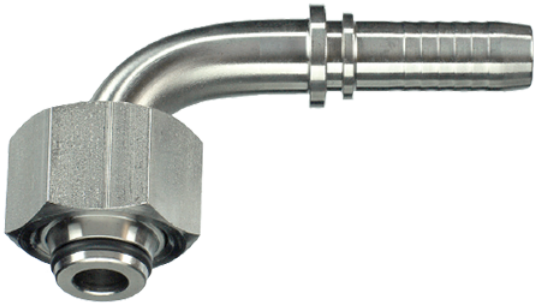

Rubrik 2.19

Leichte Reihe - 90°-Bogen

Für Gegenanschluss mit 24°-Konus und Schneidringverschraubungen DIN 2353 / DIN EN ISO 8434-1 Leichte Reihe = DKOL - 90° O-Ring = NBR Auf Anfrage: FKM

| Schlauch | DN | Gewinde | Rohr A.D. | Ca. Maße | | | | O-Ring | Bestellzeichen |
|----------|-------|------------|-----------|----------|------|------|----|----------|-------------------|
| DN | in. | G | D | A | B | C | SW | | |
| 05 | 3/16" | M 12 x 1,5 | 6 | 28,0 | 37,0 | 3,0 | 14 | 4 x 1,5 | DKOL-06-90°-DN 05 |
| 06 | 1/4" | M 12 x 1,5 | 6 | 28,0 | 28,5 | 4,0 | 14 | 5 x 1,0 | DKOL-06-90°-DN 06 |
| 05 | 3/16" | M 14 x 1,5 | 8 | 28,0 | 28,5 | 3,0 | 17 | 6 x 1,5 | DKOL-08-90°-DN 05 |
| 06 | 1/4" | M 14 x 1,5 | 8 | 28,5 | 29,5 | 4,0 | 17 | 6 x 1,5 | DKOL-08-90°-DN 06 |
| 08 | 5/16" | M 14 x 1,5 | 8 | 35,0 | 47,0 | 4,5 | 17 | 6 x 1,5 | DKOL-08-90°-DN 08 |
| 06 | 1/4" | M 16 x 1,5 | 10 | 28,5 | 29,5 | 4,0 | 19 | 8 x 1,5 | DKOL-10-90°-DN 06 |
| 08 | 5/16" | M 16 x 1,5 | 10 | 31,5 | 39,0 | 5,5 | 19 | 8 x 1,5 | DKOL-10-90°-DN 08 |
| 10 | 3/8" | M 16 x 1,5 | 10 | 35,0 | 37,5 | 7,0 | 19 | 8 x 1,5 | DKOL-10-90°-DN 10 |
| 06 | 1/4" | M 18 x 1,5 | 12 | 29,0 | 33,5 | 4,0 | 22 | 10 x 1,5 | DKOL-12-90°-DN 06 |
| 08 | 5/16" | M 18 x 1,5 | 12 | 34,5 | 37,0 | 5,5 | 22 | 10 x 1,5 | DKOL-12-90°-DN 08 |
| 10 | 3/8" | M 18 x 1,5 | 12 | 34,0 | 38,0 | 7,0 | 22 | 10 x 1,5 | DKOL-12-90°-DN 10 |
| 12 | 1/2" | M 18 x 1,5 | 12 | 45,0 | 53,0 | 8,5 | 22 | 10 x 1,5 | DKOL-12-90°-DN 12 |
| 10 | 3/8" | M 22 x 1,5 | 15 | 42,5 | 41,5 | 7,0 | 27 | 12 x 2,0 | DKOL-15-90°-DN 10 |
| 12 | 1/2" | M 22 x 1,5 | 15 | 44,0 | 43,0 | 9,5 | 27 | 12 x 2,0 | DKOL-15-90°-DN 12 |
| 12 | 1/2" | M 26 x 1,5 | 18 | 46,5 | 51,0 | 9,5 | 32 | 15 x 2,0 | DKOL-18-90°-DN 12 |
| 16 | 5/8" | M 26 x 1,5 | 18 | 56,0 | 52,0 | 12,5 | 32 | 15 x 2,0 | DKOL-18-90°-DN 16 |
| 19 | 3/4" | M 26 x 1,5 | 18 | 59,0 | 70,0 | 13,0 | 32 | 15 x 2,0 | DKOL-18-90°-DN 19 |
| 16 | 5/8" | M 30 x 2 | 22 | 57,0 | 63,5 | 12,0 | 36 | 19 x 2,0 | DKOL-22-90°-DN 16 |