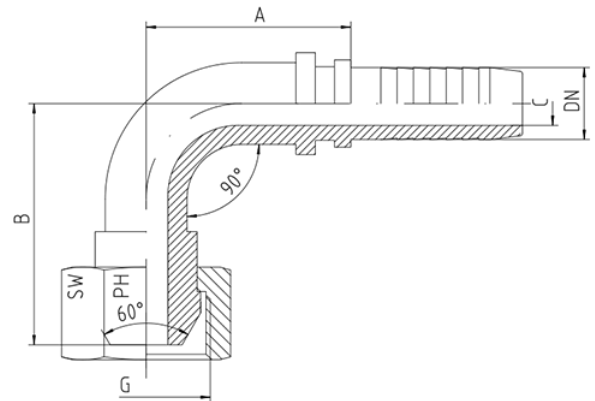

Rubrik 2.29

BSP - 60° - 90°-Bogen

Mit BSP Überwurfmutter Für Gegenanschluss mit 60°-Konus DKR - 90°-Bogen

Schlauch	DN		Gewinde	Ca. Maße				Bestellzeichen
	DN	in.		G	A	B	C	
	05	3/16"	1/8"-28	28,0	29,0	3,0	14	DKR-1/8"-90°-DN 05
	06	1/4"	1/8"-28	28,5	30,0	4,0	14	DKR-1/8"-90°-DN 06
	05	3/16"	1/4"-19	29,0	27,5	3,0	17	DKR-1/4"-90°-DN 05
	06	1/4"	1/4"-19	28,5	28,0	4,0	17	DKR-1/4"-90°-DN 06
	08	5/16"	1/4"-19	36,0	36,0	5,5	19	DKR-1/4"-90°-DN 08
	10	3/8"	1/4"-19	34,0	39,0	6,0	19	DKR-1/4"-90°-DN 10
	06	1/4"	3/8"-19	29,0	26,0	4,0	19	DKR-3/8"-90°-DN 06
	08	5/16"	3/8"-19	33,0	34,0	5,5	19	DKR-3/8"-90°-DN 08
	10	3/8"	3/8"-19	33,0	34,0	7,0	19	DKR-3/8"-90°-DN 10
	12	1/2"	3/8"-19	44,0	47,5	9,0	22	DKR-3/8"-90°-DN 12
	06	1/4"	1/2"-14	42,0	37,0	4,0	27	DKR-1/2"-90°-DN 06
	10	3/8"	1/2"-14	44,0	42,5	7,0	27	DKR-1/2"-90°-DN 10
	12	1/2"	1/2"-14	44,0	42,5	9,5	27	DKR-1/2"-90°-DN 12
	16	5/8"	1/2"-14	58,0	53,0	12,5	27	DKR-1/2"-90°-DN 16
	12	1/2"	5/8"-14	44,0	50,5	9,5	27	DKR-5/8"-90°-DN 12
	16	5/8"	5/8"-14	55,0	54,0	12,5	27	DKR-5/8"-90°-DN 16
	12	1/2"	3/4"-14	47,5	43,0	9,5	32	DKR-3/4"-90°-DN 12
	16	5/8"	3/4"-14	56,0	54,0	12,5	32	DKR-3/4"-90°-DN 16
	19	3/4"	3/4"-14	61,0	54,0	14,5	32	DKR-3/4"-90°-DN 19

19	3/4"	1"-11	78,0	69,0	14,5	41	DKR-1"-90°-DN 19
25	1"	1"-11	78,0	69,0	20,0	41	DKR-1"-90°-DN 25
25	1"	1 1/4"-11	82,0	81,0	20,0	50	DKR-1 1/4"-90°-DN 25
31	1 1/4"	1 1/4"-11	87,0	81,0	25,0	50	DKR-1 1/4"-90°-DN 31
31	1 1/4"	1 1/2"-11	125,0	103,0	25,0	55	DKR-1 1/2"-90°-DN 31
38	1 1/2"	1 1/2"-11	104,0	102,0	31,0	55	DKR-1 1/2"-90°-DN 38
51	2"	2"-11	142,0	130,0	40,0	70	DKR-2"-90°-DN 51