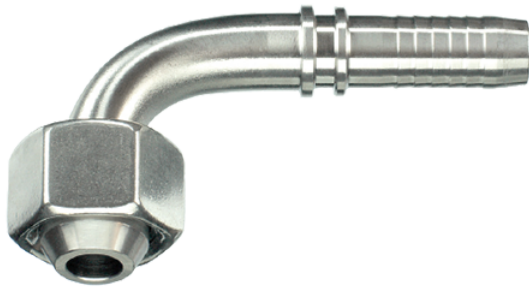

Rubrik 2.29

BSP - 60° - 90°-Bogen

Mit BSP Überwurfmutter Für Gegenanschluss mit 60°-Konus DKR - 90°-Bogen

Schlauch	DN		Gewinde	Ca. Maße				Bestellzeichen
	DN	in.		G	A	B	C	
	05	3/16"	1/8"-28	28,0	29,0	3,0	14	DKR-1/8"-90°-DN 05
	06	1/4"	1/8"-28	28,5	30,0	4,0	14	DKR-1/8"-90°-DN 06
	05	3/16"	1/4"-19	29,0	27,5	3,0	17	DKR-1/4"-90°-DN 05
	06	1/4"	1/4"-19	28,5	28,0	4,0	17	DKR-1/4"-90°-DN 06
	08	5/16"	1/4"-19	36,0	36,0	5,5	19	DKR-1/4"-90°-DN 08
	10	3/8"	1/4"-19	34,0	39,0	6,0	19	DKR-1/4"-90°-DN 10
	06	1/4"	3/8"-19	29,0	26,0	4,0	19	DKR-3/8"-90°-DN 06
	08	5/16"	3/8"-19	33,0	34,0	5,5	19	DKR-3/8"-90°-DN 08
	10	3/8"	3/8"-19	33,0	34,0	7,0	19	DKR-3/8"-90°-DN 10
	12	1/2"	3/8"-19	44,0	47,5	9,0	22	DKR-3/8"-90°-DN 12
	06	1/4"	1/2"-14	42,0	37,0	4,0	27	DKR-1/2"-90°-DN 06
	10	3/8"	1/2"-14	44,0	42,5	7,0	27	DKR-1/2"-90°-DN 10
	12	1/2"	1/2"-14	44,0	42,5	9,5	27	DKR-1/2"-90°-DN 12
	16	5/8"	1/2"-14	58,0	53,0	12,5	27	DKR-1/2"-90°-DN 16
	12	1/2"	5/8"-14	44,0	50,5	9,5	27	DKR-5/8"-90°-DN 12
	16	5/8"	5/8"-14	55,0	54,0	12,5	27	DKR-5/8"-90°-DN 16
	12	1/2"	3/4"-14	47,5	43,0	9,5	32	DKR-3/4"-90°-DN 12
	16	5/8"	3/4"-14	56,0	54,0	12,5	32	DKR-3/4"-90°-DN 16
	19	3/4"	3/4"-14	61,0	54,0	14,5	32	DKR-3/4"-90°-DN 19