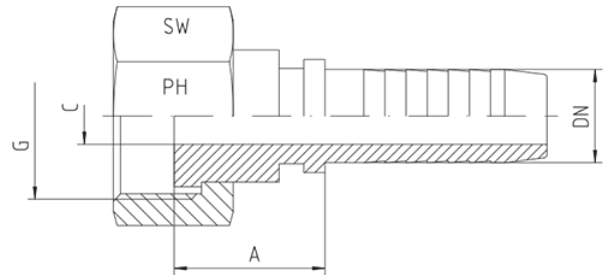

Rubrik 2.40

BSP - Gerade

Mit BSP Überwurfmutter DRF - Gerade

Schlauch	DN		Gewinde	Ca. Maße			Bestellzeichen
	DN	in.		A	C	SW	
	06	1/4"	1/8"-28	13,5	4,0	14	DRF-1/8"-DN 06
	05	3/16"	1/8"-28	13,5	3,0	14	DRF-1/8"-DN 05
	05	3/16"	1/4"-19	14,5	3,0	17	DRF-1/4"-DN 05
	06	1/4"	1/4"-19	16,5	4,0	17	DRF-1/4"-DN 06
	10	5/16"	1/4"-19	16,5	5,0	17	DRF-1/4"-DN 08
	10	3/8"	1/4"-19	17,0	4,0	19	DRF-1/4"-DN 10
	06	1/4"	3/8"-19	17,0	4,0	19	DRF-3/8"-DN 06
	08	5/16"	3/8"-19	17,5	5,5	19	DRF-3/8"-DN 08
	10	3/8"	3/8"-19	17,5	7,0	19	DRF-3/8"-DN 10
	12	1/2"	3/8"-19	20,5	8,0	19	DRF-3/8"-DN 12
	06	1/4"	1/2"-14	20,5	4,0	27	DRF-1/2"-DN 06
	08	5/16"	1/2"-14	16,5	5,5	27	DRF-1/2"-DN 08
	10	3/8"	1/2"-14	16,5	7,0	27	DRF-1/2"-DN 10
	12	1/2"	1/2"-14	19,5	9,5	27	DRF-1/2"-DN 12
	16	5/8"	1/2"-14	16,5	11,5	27	DRF-1/2"-DN 16
	19	3/4"	1/2"-14	19,0	11,5	27	DRF-1/2"-DN 19
	12	1/2"	5/8"-14	20,0	9,5	27	DRF-5/8"-DN 12
	16	5/8"	5/8"-14	19,0	12,5	27	DRF-5/8"-DN 16
	12	1/2"	3/4"-14	19,5	9,5	32	DRF-3/4"-DN 12
	16	5/8"	3/4"-14	20,0	12,5	32	DRF-3/4"-DN 16

19	3/4"	3/4"-14	21,5	14,5	32	DRF-3/4"-DN 19
25	1"	3/4"-14	20,0	16,5	32	DRF-3/4"-DN 25
19	3/4"	1"-11	22,0	14,5	41	DRF-1"-DN 19
25	1"	1"-11	23,5	20,0	41	DRF-1"-DN 25
19	3/4"	1 1/4"-11		14,5	50	DRF-1 1/4"-DN 19
25	1"	1 1/4"-11	27,0	20,0	50	DRF-1 1/4"-DN 25
31	1 1/4"	1 1/4"-11	23,5	25,5	50	DRF-1 1/4"-DN 31
31	1 1/4"	1 1/2"-11	41,0	25,5	55	DRF-1 1/2"-DN 31
38	1 1/2"	1 1/2"-11	41,0	31,5	55	DRF-1 1/2"-DN 38
51	2"	2"-11	28,0	43,0	70	DRF-2"-DN 51
60	2 3/8"	2 1/2"-11				DRF-2 1/2"-DN 60