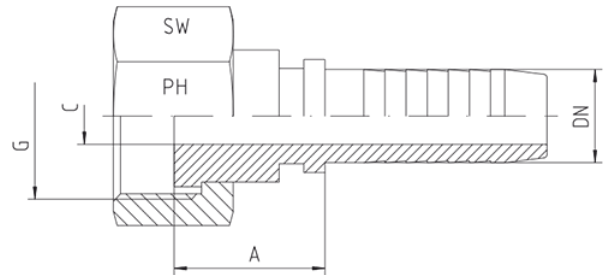

Rubrik 2.40

BSP - Gerade

Mit BSP Überwurfmutter DRF - Gerade

Schlauch	DN		Gewinde	Ca. Maße			Bestellzeichen
	DN	in.		A	C	SW	
06		1/4"	1/8"-28	13,5	4,0	14	DRF-1/8"-DN 06
05		3/16"	1/8"-28	13,5	3,0	14	DRF-1/8"-DN 05
05		3/16"	1/4"-19	14,5	3,0	17	DRF-1/4"-DN 05
06		1/4"	1/4"-19	16,5	4,0	17	DRF-1/4"-DN 06
10		5/16"	1/4"-19	16,5	5,0	17	DRF-1/4"-DN 08
10		3/8"	1/4"-19	17,0	4,0	19	DRF-1/4"-DN 10
06		1/4"	3/8"-19	17,0	4,0	19	DRF-3/8"-DN 06
08		5/16"	3/8"-19	17,5	5,5	19	DRF-3/8"-DN 08
10		3/8"	3/8"-19	17,5	7,0	19	DRF-3/8"-DN 10
12		1/2"	3/8"-19	20,5	8,0	19	DRF-3/8"-DN 12
06		1/4"	1/2"-14	20,5	4,0	27	DRF-1/2"-DN 06
08		5/16"	1/2"-14	16,5	5,5	27	DRF-1/2"-DN 08
10		3/8"	1/2"-14	16,5	7,0	27	DRF-1/2"-DN 10
12		1/2"	1/2"-14	19,5	9,5	27	DRF-1/2"-DN 12
16		5/8"	1/2"-14	16,5	11,5	27	DRF-1/2"-DN 16
19		3/4"	1/2"-14	19,0	11,5	27	DRF-1/2"-DN 19
12		1/2"	5/8"-14	20,0	9,5	27	DRF-5/8"-DN 12
16		5/8"	5/8"-14	19,0	12,5	27	DRF-5/8"-DN 16
12		1/2"	3/4"-14	19,5	9,5	32	DRF-3/4"-DN 12
16		5/8"	3/4"-14	20,0	12,5	32	DRF-3/4"-DN 16

19	3/4"	3/4"-14	21,5	14,5	32	DRF-3/4"-DN 19
25	1"	3/4"-14	20,0	16,5	32	DRF-3/4"-DN 25
19	3/4"	1"-11	22,0	14,5	41	DRF-1"-DN 19
25	1"	1"-11	23,5	20,0	41	DRF-1"-DN 25
19	3/4"	1 1/4"-11		14,5	50	DRF-1 1/4"-DN 19
25	1"	1 1/4"-11	27,0	20,0	50	DRF-1 1/4"-DN 25
31	1 1/4"	1 1/4"-11	23,5	25,5	50	DRF-1 1/4"-DN 31
31	1 1/4"	1 1/2"-11	41,0	25,5	55	DRF-1 1/2"-DN 31
38	1 1/2"	1 1/2"-11	41,0	31,5	55	DRF-1 1/2"-DN 38
51	2"	2"-11	28,0	43,0	70	DRF-2"-DN 51
60	2 3/8"	2 1/2"-11				DRF-2 1/2"-DN 60