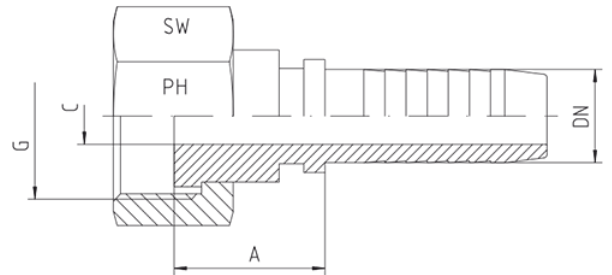

Rubrik 2.40

BSP - Gerade

Mit BSP Überwurfmutter DRF - Gerade

Schlauch	DN		Gewinde	Ca. Maße			Bestellzeichen
	DN	in.		A	C	SW	
	06	1/4"	1/8"-28	13,5	4,0	14	DRF-1/8"-DN 06
	05	3/16"	1/8"-28	13,5	3,0	14	DRF-1/8"-DN 05
	05	3/16"	1/4"-19	14,5	3,0	17	DRF-1/4"-DN 05
	06	1/4"	1/4"-19	16,5	4,0	17	DRF-1/4"-DN 06
	10	5/16"	1/4"-19	16,5	5,0	17	DRF-1/4"-DN 08
	10	3/8"	1/4"-19	17,0	4,0	19	DRF-1/4"-DN 10
	06	1/4"	3/8"-19	17,0	4,0	19	DRF-3/8"-DN 06
	08	5/16"	3/8"-19	17,5	5,5	19	DRF-3/8"-DN 08
	10	3/8"	3/8"-19	17,5	7,0	19	DRF-3/8"-DN 10
	12	1/2"	3/8"-19	20,5	8,0	19	DRF-3/8"-DN 12
	06	1/4"	1/2"-14	20,5	4,0	27	DRF-1/2"-DN 06
	08	5/16"	1/2"-14	16,5	5,5	27	DRF-1/2"-DN 08
	10	3/8"	1/2"-14	16,5	7,0	27	DRF-1/2"-DN 10
	12	1/2"	1/2"-14	19,5	9,5	27	DRF-1/2"-DN 12
	16	5/8"	1/2"-14	16,5	11,5	27	DRF-1/2"-DN 16
	19	3/4"	1/2"-14	19,0	11,5	27	DRF-1/2"-DN 19
	12	1/2"	5/8"-14	20,0	9,5	27	DRF-5/8"-DN 12
	16	5/8"	5/8"-14	19,0	12,5	27	DRF-5/8"-DN 16
	12	1/2"	3/4"-14	19,5	9,5	32	DRF-3/4"-DN 12
	16	5/8"	3/4"-14	20,0	12,5	32	DRF-3/4"-DN 16

19	3/4"	3/4"-14	21,5	14,5	32	DRF-3/4"-DN 19
25	1"	3/4"-14	20,0	16,5	32	DRF-3/4"-DN 25
19	3/4"	1"-11	22,0	14,5	41	DRF-1"-DN 19
25	1"	1"-11	23,5	20,0	41	DRF-1"-DN 25
19	3/4"	1 1/4"-11		14,5	50	DRF-1 1/4"-DN 19
25	1"	1 1/4"-11	27,0	20,0	50	DRF-1 1/4"-DN 25
31	1 1/4"	1 1/4"-11	23,5	25,5	50	DRF-1 1/4"-DN 31
31	1 1/4"	1 1/2"-11	41,0	25,5	55	DRF-1 1/2"-DN 31
38	1 1/2"	1 1/2"-11	41,0	31,5	55	DRF-1 1/2"-DN 38
51	2"	2"-11	28,0	43,0	70	DRF-2"-DN 51
60	2 3/8"	2 1/2"-11				DRF-2 1/2"-DN 60