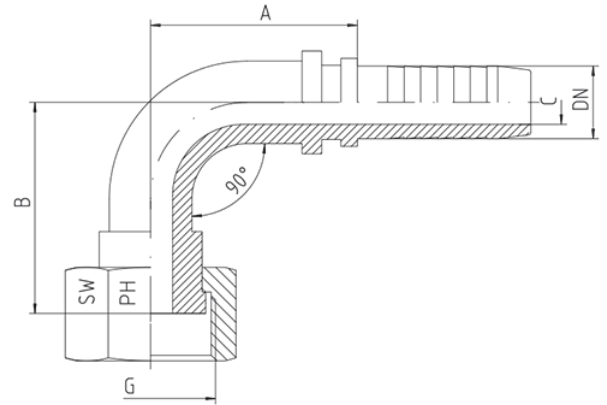

Rubrik 2.41

BSP - 90°-Bogen

Mit BSP Überwurfmutter DRF - 90°-Bogen

Schlauch	DN		Gewinde	Ca. Maße				Bestellzeichen
	DN	in.		G	A	B	C	
06		1/4"	1/8"-28	31,0	17,0	4,0	14	DRF-1/8"-90°-DN 06
06		1/4"	1/4"-19	28,5	25,0	4,0	17	DRF-1/4"-90°-DN 06
08		5/16"	1/4"-19	34,0	36,0	5,5	19	DRF-1/4"-90°-DN 08
06		1/4"	3/8"-19	30,0	23,5	4,0	19	DRF-3/8"-90°-DN 06
08		5/16"	3/8"-19	33,0	30,0	5,5	19	DRF-3/8"-90°-DN 08
10		3/8"	3/8"-19	33,0	30,0	7,0	19	DRF-3/8"-90°-DN 10
10		3/8"	1/2"-14	41,5	36,0	7,0	27	DRF-1/2"-90°-DN 10
12		1/2"	1/2"-14	44,0	36,5	9,5	27	DRF-1/2"-90°-DN 12
12		1/2"	5/8"-14	44,5	47,5	9,5	27	DRF-5/8"-90°-DN 12
16		5/8"	5/8"-14	54,5	50,0	12,0	27	DRF-5/8"-90°-DN 16
12		1/2"	3/4"-14	55,0	47,0	9,5	32	DRF-3/4"-90°-DN 12
16		5/8"	3/4"-14	54,0	20,5	9,5	32	DRF-3/4"-90°-DN 16
19		3/4"	3/4"-14	61,0	50,0	14,5	32	DRF-3/4"-90°-DN 19
19		3/4"	1"-11	71,0	51,0	14,5	41	DRF-1"-90°-DN 19
25		1"	1"-11	78,0	64,5	20,0	41	DRF-1"-90°-DN 25
25		1"	1 1/4"-11	82,0	76,0	20,0	50	DRF-1 1/4"-90°-DN 25
31		1 1/4"	1 1/4"-11	87,0	74,5	25,0	50	DRF-1 1/4"-90°-DN 31
31		1 1/4"	1 1/2"-11	125,0	98,0	25,0	55	DRF-1 1/2"-90°-DN 31
38		1 1/2"	1 1/2"-11	104,0	95,0	31,0	55	DRF-1 1/2"-90°-DN 38
51		2"	2"-11	142,0	119,0	40,0	70	DRF-2"-90°-DN 51