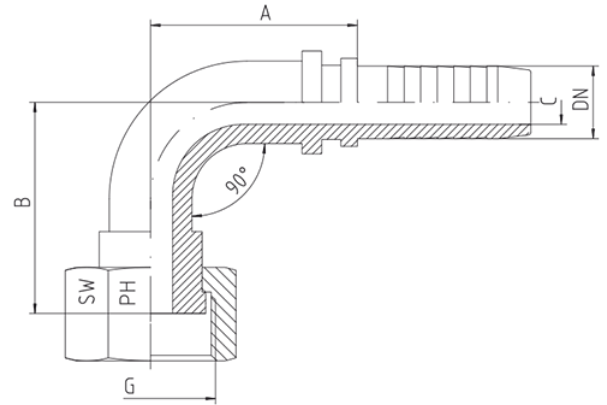

Rubrik 2.41

BSP - 90°-Bogen

Mit BSP Überwurfmutter DRF - 90°-Bogen

Schlauch	DN	Gewinde	Ca. Maße				Bestellzeichen
DN	in.	G	A	B	C	SW	
06	1/4"	1/8"-28	31,0	17,0	4,0	14	DRF-1/8"-90°-DN 06
06	1/4"	1/4"-19	28,5	25,0	4,0	17	DRF-1/4"-90°-DN 06
08	5/16"	1/4"-19	34,0	36,0	5,5	19	DRF-1/4"-90°-DN 08
06	1/4"	3/8"-19	30,0	23,5	4,0	19	DRF-3/8"-90°-DN 06
08	5/16"	3/8"-19	33,0	30,0	5,5	19	DRF-3/8"-90°-DN 08
10	3/8"	3/8"-19	33,0	30,0	7,0	19	DRF-3/8"-90°-DN 10
10	3/8"	1/2"-14	41,5	36,0	7,0	27	DRF-1/2"-90°-DN 10
12	1/2"	1/2"-14	44,0	36,5	9,5	27	DRF-1/2"-90°-DN 12
12	1/2"	5/8"-14	44,5	47,5	9,5	27	DRF-5/8"-90°-DN 12
16	5/8"	5/8"-14	54,5	50,0	12,0	27	DRF-5/8"-90°-DN 16
12	1/2"	3/4"-14	55,0	47,0	9,5	32	DRF-3/4"-90°-DN 12
16	5/8"	3/4"-14	54,0	20,5	9,5	32	DRF-3/4"-90°-DN 16
19	3/4"	3/4"-14	61,0	50,0	14,5	32	DRF-3/4"-90°-DN 19
19	3/4"	1"-11	71,0	51,0	14,5	41	DRF-1"-90°-DN 19
25	1"	1"-11	78,0	64,5	20,0	41	DRF-1"-90°-DN 25
25	1"	1 1/4"-11	82,0	76,0	20,0	50	DRF-1 1/4"-90°-DN 25
31	1 1/4"	1 1/4"-11	87,0	74,5	25,0	50	DRF-1 1/4"-90°-DN 31
31	1 1/4"	1 1/2"-11	125,0	98,0	25,0	55	DRF-1 1/2"-90°-DN 31
38	1 1/2"	1 1/2"-11	104,0	95,0	31,0	55	DRF-1 1/2"-90°-DN 38
51	2"	2"-11	142,0	119,0	40,0	70	DRF-2"-90°-DN 51