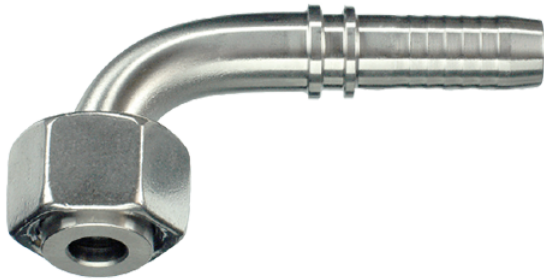

Rubrik 2.41

BSP - 90°-Bogen

Mit BSP Überwurfmutter DRF - 90°-Bogen

Schlauch	DN	Gewinde	Ca. Maße				Bestellzeichen
DN	in.	G	A	B	C	SW	
06	1/4"	1/8"-28	31,0	17,0	4,0	14	DRF-1/8"-90°-DN 06
06	1/4"	1/4"-19	28,5	25,0	4,0	17	DRF-1/4"-90°-DN 06
08	5/16"	1/4"-19	34,0	36,0	5,5	19	DRF-1/4"-90°-DN 08
06	1/4"	3/8"-19	30,0	23,5	4,0	19	DRF-3/8"-90°-DN 06
08	5/16"	3/8"-19	33,0	30,0	5,5	19	DRF-3/8"-90°-DN 08
10	3/8"	3/8"-19	33,0	30,0	7,0	19	DRF-3/8"-90°-DN 10
10	3/8"	1/2"-14	41,5	36,0	7,0	27	DRF-1/2"-90°-DN 10
12	1/2"	1/2"-14	44,0	36,5	9,5	27	DRF-1/2"-90°-DN 12
12	1/2"	5/8"-14	44,5	47,5	9,5	27	DRF-5/8"-90°-DN 12
16	5/8"	5/8"-14	54,5	50,0	12,0	27	DRF-5/8"-90°-DN 16
12	1/2"	3/4"-14	55,0	47,0	9,5	32	DRF-3/4"-90°-DN 12
16	5/8"	3/4"-14	54,0	20,5	9,5	32	DRF-3/4"-90°-DN 16
19	3/4"	3/4"-14	61,0	50,0	14,5	32	DRF-3/4"-90°-DN 19
19	3/4"	1"-11	71,0	51,0	14,5	41	DRF-1"-90°-DN 19
25	1"	1"-11	78,0	64,5	20,0	41	DRF-1"-90°-DN 25
25	1"	1 1/4"-11	82,0	76,0	20,0	50	DRF-1 1/4"-90°-DN 25
31	1 1/4"	1 1/4"-11	87,0	74,5	25,0	50	DRF-1 1/4"-90°-DN 31
31	1 1/4"	1 1/2"-11	125,0	98,0	25,0	55	DRF-1 1/2"-90°-DN 31
38	1 1/2"	1 1/2"-11	104,0	95,0	31,0	55	DRF-1 1/2"-90°-DN 38
51	2"	2"-11	142,0	119,0	40,0	70	DRF-2"-90°-DN 51