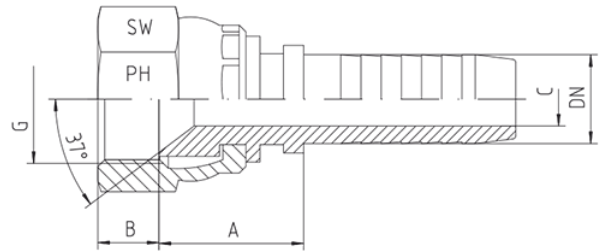

Rubrik 2.35

Nippel - Gerade

Mit Überwurfmutter Gerade

Schlauch	DN	Gewinde	Ca. Maße				Bestellzeichen
DN	in.	G	A	B	C	SW	
05	3/16"	7/16"-20	16,2	7,5	3,0	17	DKJ-7/16"-DN 05
06	1/4"	7/16"-20	16,2	7,5	4,0	17	DKJ-7/16"-DN 06
10	3/8"	7/16"-20	17,5	7,5	7,0	17	DKJ-7/16"-DN 10
05	3/16"	1/2"-20	16,2	9,5	3,0	17	DKJ-1/2"-DN 05
06	1/4"	1/2"-20	16,0	9,5	4,0	17	DKJ-1/2"-DN 06
08	5/16"	1/2"-20	19,0	8,5	5,5	17	DKJ-1/2"-DN 08
10	3/8"	1/2"-20	17,5	8,5	5,0	17	DKJ-1/2"-DN 10
05	3/16"	9/16"-18	18,0	9,5	3,0	19	DKJ-9/16"-DN 05
06	1/4"	9/16"-18	18,5	8,5	4,0	19	DKJ-9/16"-DN 06
08	5/16"	9/16"-18	16,5	10,0	5,5	19	DKJ-9/16"-DN 08
10	3/8"	9/16"-18	19,0	8,5	7,0	19	DKJ-9/16"-DN 10
12	1/2"	9/16"-18	18,0	8,5	7,5	19	DKJ-9/16"-DN 12
06	1/4"	3/4"-16	21,0	10,0	4,0	24	DKJ-3/4"-DN 06
08	5/16"	3/4"-16	19,0	10,0	5,5	24	DKJ-3/4"-DN 08
10	3/8"	3/4"-16	19,0	10,0	7,0	24	DKJ-3/4"-DN 10
12	1/2"	3/4"-16	20,0	10,0	9,5	24	DKJ-3/4"-DN 12
16	5/8"	3/4"-16	20,0	11,5	9,5	24	DKJ-3/4"-DN 16
19	3/4"	3/4"-16	23,0	11,0	10,0	24	DKJ-3/4"-DN 19
10	3/8"	7/8"-14	23,5	12,5	7,0	27	DKJ-7/8"-DN 10
12	1/2"	7/8"-14	20,0	11,5	9,5	27	DKJ-7/8"-DN 12

16	5/8"	7/8"-14	21,0	11,5	12,5	27	DKJ-7/8"-DN 16
19	3/4"	7/8"-14	23,0	12,5	12,5	27	DKJ-7/8"-DN 19
12	1/2"	1 1/16"-12	22,0	15,0	9,5	32	DKJ-1 1/16"-DN 12
16	5/8"	1 1/16"-12	24,0	14,0	12,5	32	DKJ-1 1/16"-DN 16
19	3/4"	1 1/16"-12	22,0	15,0	14,5	32	DKJ-1 1/16"-DN 19
25	1"	1 1/16"-12	23,0	14,5	20,0	32	DKJ-1 1/16"-DN 25
16	5/8"	1 5/16"-12	26,5	14,5	12,5	41	DKJ-1 5/16"-DN 16
19	3/4"	1 5/16"-12	29,5	14,0	14,5	41	DKJ-1 5/16"-DN 19
25	1"	1 5/16"-12	28,0	14,0	20,0	41	DKJ-1 5/16"-DN 25
31	1 1/4"	1 5/16"-12	28,0	14,0	19,0	41	DKJ-1 5/16"-DN 31
25	1"	1 5/8"-12	32,5	15,5	20,0	50	DKJ-1 5/8"-DN 25
31	1 1/4"	1 5/8"-12	27,5	15,5	25,5	50	DKJ-1 5/8"-DN 31
31	1 1/4"	1 7/8"-12	31,5	20,0	25,5	55	DKJ-1 7/8"-DN 31
38	1 1/2"	1 7/8"-12	31,0	18,5	31,5	55	DKJ-1 7/8"-DN 38
38	1 1/2"	2 1/2"-12	43,0	25,0	31,5	70	DKJ-2 1/2"-DN 38
51	2"	2 1/2"-12	45,5	25,0	43,0	70	DKJ-2 1/2"-DN 51