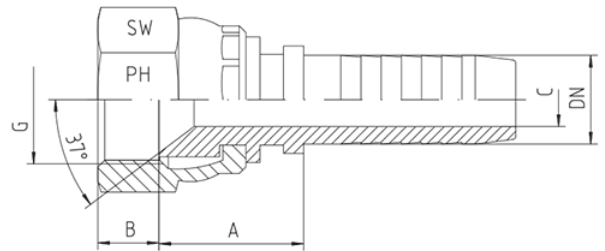

Rubrik 2.35

Nippel - Gerade

Mit Überwurfmutter Gerade

Schlauch	DN	Gewinde	Ca. Maße				Bestellzeichen
DN	in.	G	A	B	C	SW	
05	3/16"	7/16"-20	16,2	7,5	3,0	17	DKJ-7/16"-DN 05
06	1/4"	7/16"-20	16,2	7,5	4,0	17	DKJ-7/16"-DN 06
10	3/8"	7/16"-20	17,5	7,5	7,0	17	DKJ-7/16"-DN 10
05	3/16"	1/2"-20	16,2	9,5	3,0	17	DKJ-1/2"-DN 05
06	1/4"	1/2"-20	16,0	9,5	4,0	17	DKJ-1/2"-DN 06
08	5/16"	1/2"-20	19,0	8,5	5,5	17	DKJ-1/2"-DN 08
10	3/8"	1/2"-20	17,5	8,5	5,0	17	DKJ-1/2"-DN 10
05	3/16"	9/16"-18	18,0	9,5	3,0	19	DKJ-9/16"-DN 05
06	1/4"	9/16"-18	18,5	8,5	4,0	19	DKJ-9/16"-DN 06
08	5/16"	9/16"-18	16,5	10,0	5,5	19	DKJ-9/16"-DN 08
10	3/8"	9/16"-18	19,0	8,5	7,0	19	DKJ-9/16"-DN 10
12	1/2"	9/16"-18	18,0	8,5	7,5	19	DKJ-9/16"-DN 12
06	1/4"	3/4"-16	21,0	10,0	4,0	24	DKJ-3/4"-DN 06
08	5/16"	3/4"-16	19,0	10,0	5,5	24	DKJ-3/4"-DN 08
10	3/8"	3/4"-16	19,0	10,0	7,0	24	DKJ-3/4"-DN 10
12	1/2"	3/4"-16	20,0	10,0	9,5	24	DKJ-3/4"-DN 12
16	5/8"	3/4"-16	20,0	11,5	9,5	24	DKJ-3/4"-DN 16
19	3/4"	3/4"-16	23,0	11,0	10,0	24	DKJ-3/4"-DN 19
10	3/8"	7/8"-14	23,5	12,5	7,0	27	DKJ-7/8"-DN 10

12	1/2"	7/8"-14	20,0	11,5	9,5	27	DKJ-7/8"-DN 12
16	5/8"	7/8"-14	21,0	11,5	12,5	27	DKJ-7/8"-DN 16
19	3/4"	7/8"-14	23,0	12,5	12,5	27	DKJ-7/8"-DN 19
12	1/2"	1 1/16"-12	22,0	15,0	9,5	32	DKJ-1 1/16"-DN 12
16	5/8"	1 1/16"-12	24,0	14,0	12,5	32	DKJ-1 1/16"-DN 16
19	3/4"	1 1/16"-12	22,0	15,0	14,5	32	DKJ-1 1/16"-DN 19
25	1"	1 1/16"-12	23,0	14,5	20,0	32	DKJ-1 1/16"-DN 25
16	5/8"	1 5/16"-12	26,5	14,5	12,5	41	DKJ-1 5/16"-DN 16
19	3/4"	1 5/16"-12	29,5	14,0	14,5	41	DKJ-1 5/16"-DN 19
25	1"	1 5/16"-12	28,0	14,0	20,0	41	DKJ-1 5/16"-DN 25
31	1 1/4"	1 5/16"-12	28,0	14,0	19,0	41	DKJ-1 5/16"-DN 31
25	1"	1 5/8"-12	32,5	15,5	20,0	50	DKJ-1 5/8"-DN 25
31	1 1/4"	1 5/8"-12	27,5	15,5	25,5	50	DKJ-1 5/8"-DN 31
31	1 1/4"	1 7/8"-12	31,5	20,0	25,5	55	DKJ-1 7/8"-DN 31
38	1 1/2"	1 7/8"-12	31,0	18,5	31,5	55	DKJ-1 7/8"-DN 38
38	1 1/2"	2 1/2"-12	43,0	25,0	31,5	70	DKJ-2 1/2"-DN 38
51	2"	2 1/2"-12	45,5	25,0	43,0	70	DKJ-2 1/2"-DN 51