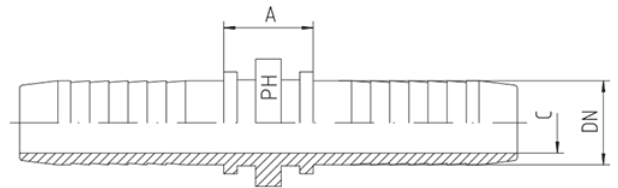

### Doppelschlauchnippel

Schlauch	DN		Ca. Maße		Bestellzeichen
	DN	in.	A	C	
	06	1/4"	23,0	4,0	DSN-DN 06
	08	5/16"	23,0	5,5	DSN-DN 08
	10	3/8"	19,0	7,0	DSN-DN 10
	12	1/2"	23,0	9,5	DSN-DN 12
	16	5/8"	25,5	12,5	DSN-DN 16
	19	3/4"	31,5	14,5	DSN-DN 19
	25	1"	32,5	20,0	DSN-DN 25
	31	1 1/4"	39,0	25,5	DSN-DN 31
	38	1 1/2"	41,0	31,5	DSN-DN 38
	51	2"	41,0	43,0	DSN-DN 51