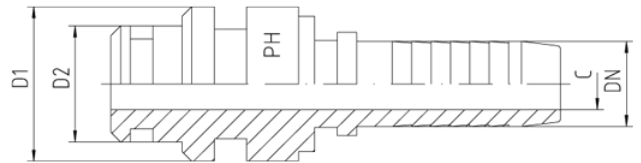

Rubrik 2.63

Steck-O-Nippel

Torsionsfrei

| Schlauch | DN | Ca. Maße | | | Bestellzeichen | Brutto- |
|----------|------|----------|------|------|----------------|-----------|
| DN | in. | D1 | D2 | C | | Preis (€) |
| 06 | 1/4" | 15,0 | 10,0 | 4,0 | STN-15-DN 06 | 13,80 |
| 10 | 3/8" | 20,0 | 14,0 | 7,0 | STN-20-DN 10 | 16,80 |
| 12 | 1/2" | 24,0 | 18,0 | 9,5 | STN-24-DN 12 | 18,40 |
| 16 | 5/8" | 26,0 | 21,0 | 12,5 | STN-26-DN 16 | 22,95 |
| 16 | 5/8" | 29,0 | 24,0 | 12,5 | STN-29-DN 16 | 29,90 |
| 19 | 3/4" | 29,0 | 24,0 | 14,5 | STN-29-DN 19 | 26,10 |
| 25 | 1" | 39,0 | 31,0 | 20,0 | STN-39-DN 25 | 36,50 |