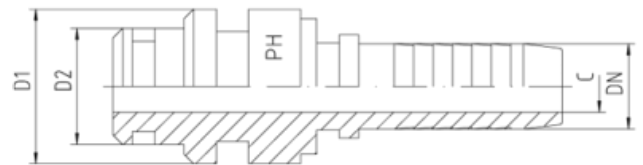

### Steck-O-Nippel

---

Torsionsfrei

| Schlauch | DN |      | Ca. Maße |      |      | Bestellzeichen | Brutto-<br>Preis (€) |
|----------|----|------|----------|------|------|----------------|----------------------|
|          | DN | in.  | D1       | D2   | C    |                |                      |
|          | 06 | 1/4" | 15,0     | 10,0 | 4,0  | STN-15-DN 06   | 13,80                |
|          | 10 | 3/8" | 20,0     | 14,0 | 7,0  | STN-20-DN 10   | 16,80                |
|          | 12 | 1/2" | 24,0     | 18,0 | 9,5  | STN-24-DN 12   | 18,40                |
|          | 16 | 5/8" | 26,0     | 21,0 | 12,5 | STN-26-DN 16   | 22,95                |
|          | 16 | 5/8" | 29,0     | 24,0 | 12,5 | STN-29-DN 16   | 29,90                |
|          | 19 | 3/4" | 29,0     | 24,0 | 14,5 | STN-29-DN 19   | 26,10                |
|          | 25 | 1"   | 39,0     | 31,0 | 20,0 | STN-39-DN 25   | 36,50                |