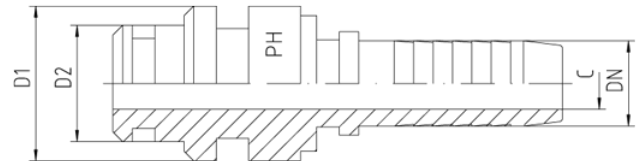

Rubrik 2.63

Steck-O-Nippel

Torsionsfrei

Schlauch	DN		Ca. Maße			Bestellzeichen
	DN	in.	D1	D2	C	
	06	1/4"	15,0	10,0	4,0	STN-15-DN 06
	10	3/8"	20,0	14,0	7,0	STN-20-DN 10
	12	1/2"	24,0	18,0	9,5	STN-24-DN 12
	16	5/8"	26,0	21,0	12,5	STN-26-DN 16
	16	5/8"	29,0	24,0	12,5	STN-29-DN 16
	19	3/4"	29,0	24,0	14,5	STN-29-DN 19
	25	1"	39,0	31,0	20,0	STN-39-DN 25