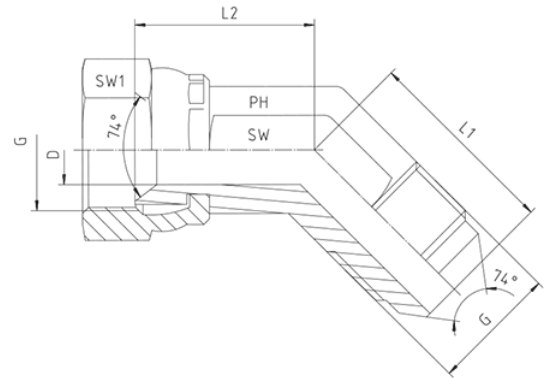

### JIC - Weiblich x JIC - Männlich - 45°

Winkel-Adapter - 45° DKJ - AGJ

| Druck | Rohr A.D.  |        | Gewinde    | Ca. Maße   |      |      |    |     | Bestellzeichen |
|-------|------------|--------|------------|------------|------|------|----|-----|----------------|
|       | mm         | in.    |            | G = UNF/UN | L1   | L2   | D  | SW1 |                |
| 350   | 6          | 1/4"   | 7/16"-20   | 18,0       | 15,0 | 4,0  | 14 | 12  | 1252522-04-04  |
| 350   | 8          | 5/16"  | 1/2"-20    | 20,0       | 16,0 | 5,5  | 17 | 14  | 1252522-05-05  |
| 350   | 10         | 3/8"   | 9/16"-18   | 21,0       | 19,0 | 7,5  | 19 | 14  | 1252522-06-06  |
| 350   | 12         | 1/2"   | 3/4"-16    | 25,0       | 22,0 | 10,0 | 24 | 19  | 1252522-08-08  |
| 350   | 14, 15, 16 | 5/8"   | 7/8"-14    | 28,0       | 24,0 | 12,0 | 27 | 24  | 1252522-10-10  |
| 350   | 18, 20     | 3/4"   | 1 1/16"-12 | 33,0       | 24,0 | 15,5 | 32 | 24  | 1252522-12-12  |
| 250   | 25         | 1"     | 1 5/16"-12 | 37,0       | 29,0 | 21,5 | 41 | 33  | 1252522-16-16  |
| 210   | 28, 30, 32 | 1 1/4" | 1 5/8"-12  | 40,0       | 36,0 | 27,5 | 50 | 41  | 1252522-20-20  |
| 140   | 35, 38     | 1 1/2" | 1 7/8"-12  | 45,0       | 39,0 | 33,0 | 60 | 48  | 1252522-24-24  |
| 150   | 50         | 2"     | 2 1/2"-12  | 56,5       | 50,1 | 45,0 | 70 | 65  | 1252522-32-32  |