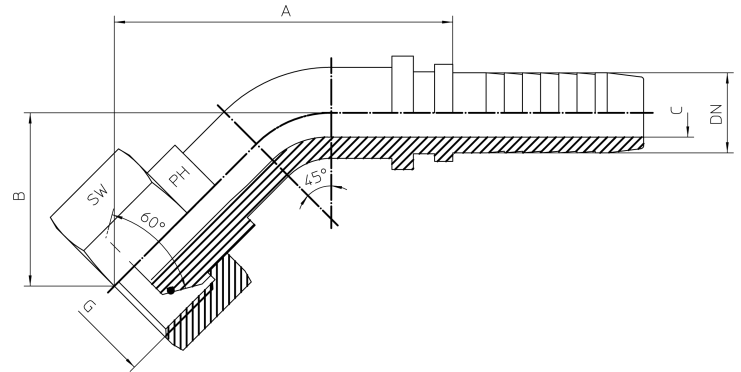

Rubrik 2.33

BSP - 45° - Bogen

Mit BSP Überwurfmutter
 Für Gegenanschluss mit 60°-Konus
 DKOR - 45°-Bogen
 O-Ring = NBR
 Auf Anfrage = FKM

| Schlauch | DN | Gewinde | Ca. Maße | | | | O-Ring | Bestellzeichen |
|----------|--------|-----------|----------|------|------|----|----------|-----------------------|
| DN | in. | G | A | B | C | SW | | |
| 06 | 1/4" | 1/4"-19 | 36,5 | 15,0 | 4,0 | 17 | 6 x 1,2 | DKOR-1/4"-45°-DN 06 |
| 08 | 5/16" | 3/8"-19 | 40,0 | 15,0 | 5,5 | 19 | 9 x 1,0 | DKOR-3/8"-45°-DN 08 |
| 10 | 3/8" | 3/8"-19 | 40,0 | 15,0 | 7,0 | 19 | 9 x 1,0 | DKOR-3/8"-45°-DN 10 |
| 10 | 3/8" | 1/2"-14 | 54,0 | 20,5 | 7,0 | 27 | 13 x 1,0 | DKOR-1/2"-45°-DN 10 |
| 12 | 1/2" | 1/2"-14 | 54,0 | 20,5 | 9,5 | 27 | 13 x 1,0 | DKOR-1/2"-45°-DN 12 |
| 19 | 3/4" | 3/4"-14 | 70,0 | 30,0 | 14,5 | 32 | 17 x 1,5 | DKOR-3/4"-45°-DN 19 |
| 25 | 1" | 1"-11 | 95,0 | 39,5 | 20,0 | 41 | 22 x 1,0 | DKOR-1"-45°-DN 25 |
| 31 | 1 1/4" | 1 1/4"-11 | 100,0 | 40,0 | 25,0 | 50 | 29 x 1,5 | DKOR-1 1/4"-45°-DN 31 |
| 38 | 1 1/2" | 1 1/2"-11 | 115,0 | 55,0 | 31,0 | 55 | 34 x 1,5 | DKOR-1 1/2"-45°-DN 38 |
| 38 | 1 1/2" | 2"-11 | 143,0 | 60,0 | 31,0 | 70 | 48 x 1,5 | DKOR-2"-45°-DN 38 |
| 51 | 2" | 2"-11 | 149,0 | 57,0 | 40,0 | 70 | 48 x 1,5 | DKOR-2"-45°-DN 51 |
| 60 | 2 3/8" | 2 1/2"-11 | | | | | 58 x 2,0 | DKOR-2 1/2"-45°-DN 60 |
| 63 | 2 1/2" | 2 1/2"-11 | | | | | 58 x 2,0 | DKOR-2 1/2"-45°-DN 63 |